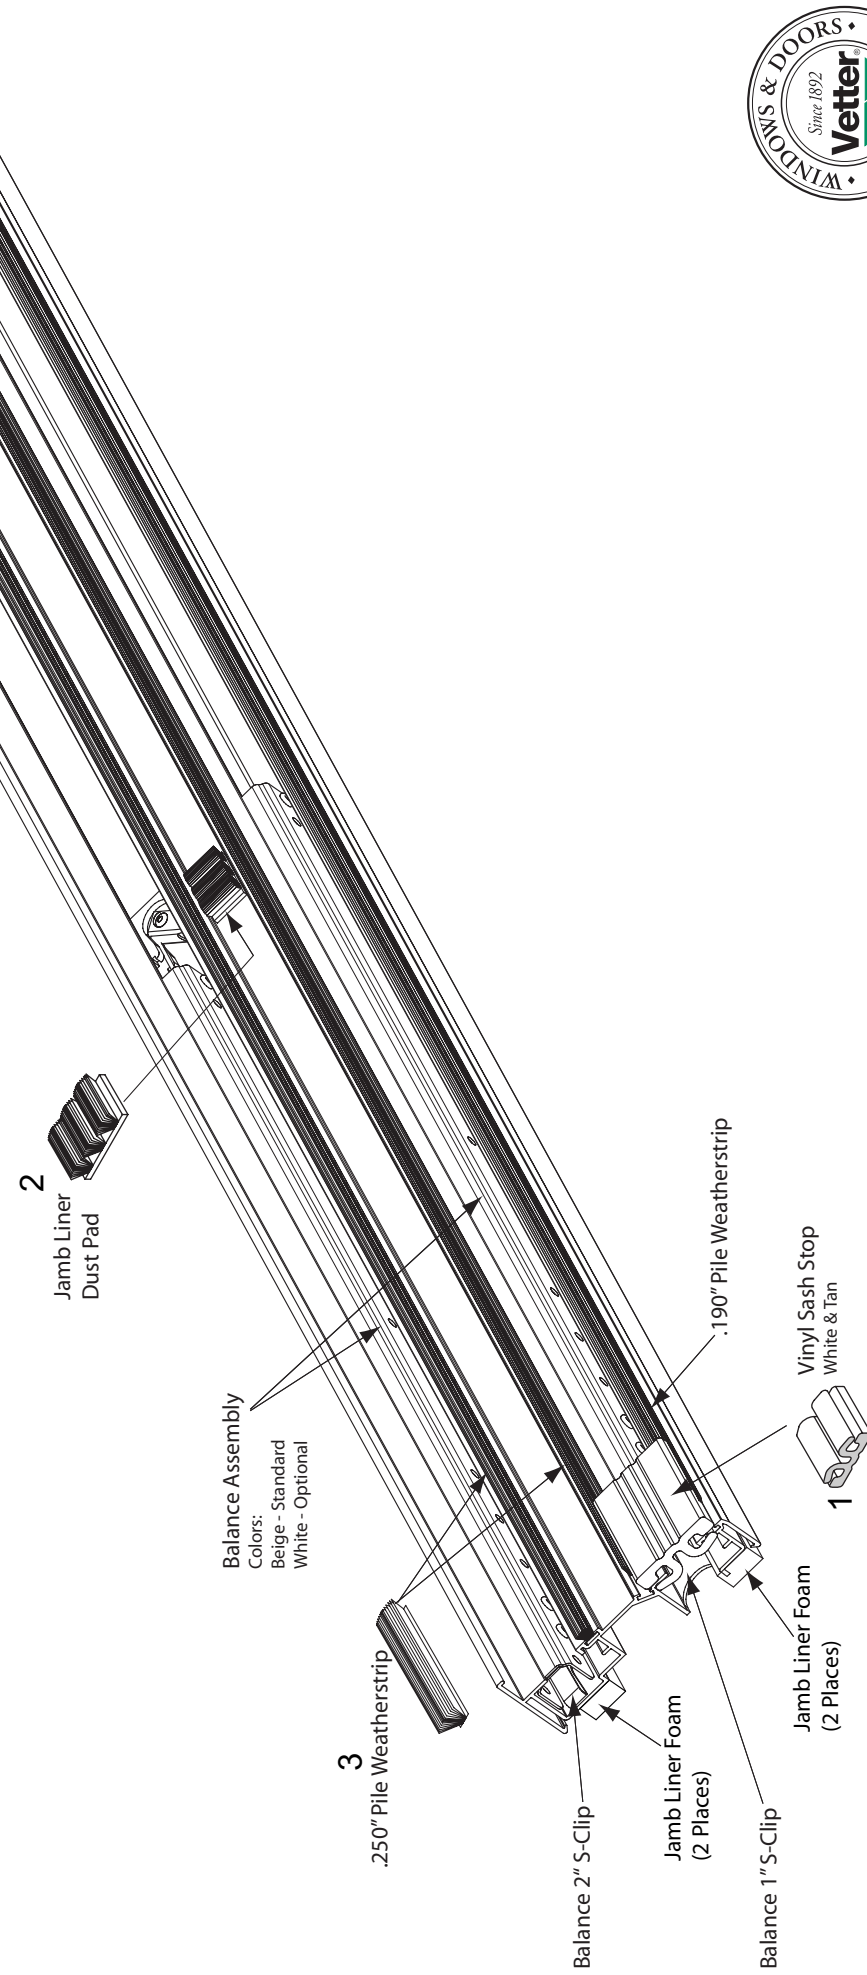

# Easy Tilt Extruded Clad Sash Kit Replacement Window Parts Reference Catalog

For Product Produced After May 19th 2005

# (06/05)

## Replacement Parts for Easy-Tilt Extruded Sash Kit Jamb Liner Assembly

# Replacement Parts for Easy-Tilt Extruded Sash Kit